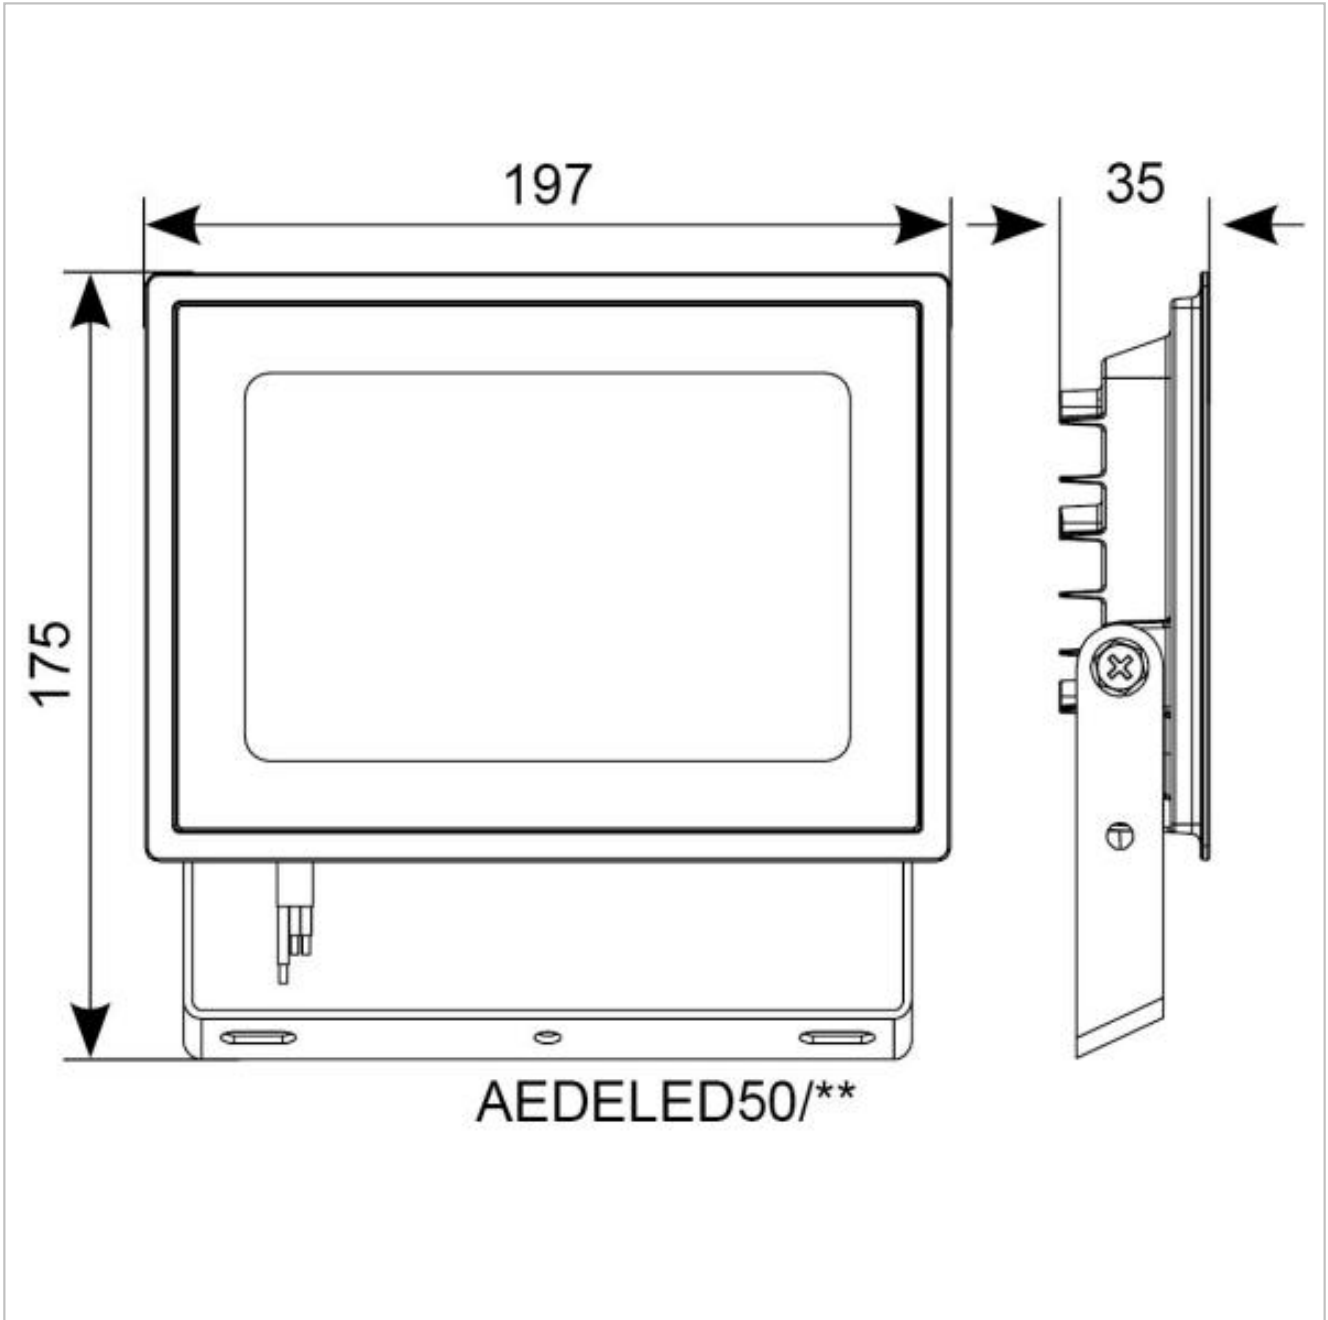

Pre-wired with 1 metre of rubber insulated cable for ease of installation

Cool white and warm white options available

LED lifespan L90 36,000 hours

Non-dimmable

Non-dimmable

General Information

| | |
|--------------------------------|-------------------|
| Lamp Type | LED |
| Colour / Finish | Black |
| IP Rating | IP65 |
| IK Rating | IK06 |
| Class Protection | 1 |
| Internal / External | Internal/External |
| Surface / Recessed / Suspended | Surface |
| Warranty (Years) | 2 |
| CE Mark | Yes |
| Length (mm) | 175 |
| Width (mm) | 197 |
| Depth (mm) | 35 |

Technical Data - ETIM - Downlight/spot/floodlight (EC001744)

| | |
|--|-------------|
| Suitable for surface mounting | Yes |
| Suitable for built-in mounting | No |
| Suitable for wall mounting | Yes |
| Suitable for suspended mounting | No |
| Suitable for ceiling mounting | No |
| Suitable for traverse mounting | No |
| Suitable for light-track mounting | No |
| Adjustability | Swivelling |
| With movement sensor | No |
| With light sensor | No |
| With light source | Yes |
| Material housing | Aluminium |
| Nominal voltage | 220-240 V |
| Control gear included | Yes |
| No dim function | Yes |
| Degree of protection (IP) | IP65 |
| Impact strength | IK06 |
| Protection class | I |
| Max. system power | 50 W |
| Colour of light | White |
| Colour temperature | 3000-3000 K |
| Colour rendering index CRI | 80-89 |
| Rated luminous flux acc. IEC 62722-2-1 | 3917 lm |
| Lamp efficacy | 78 lm/W |
| Width | 35 mm |

Height/depth 175 mm

Length 197 mm

Datasheet generated from <https://onetimepim.com> last updated Monday, September 6, 2021 1:24:57 PM